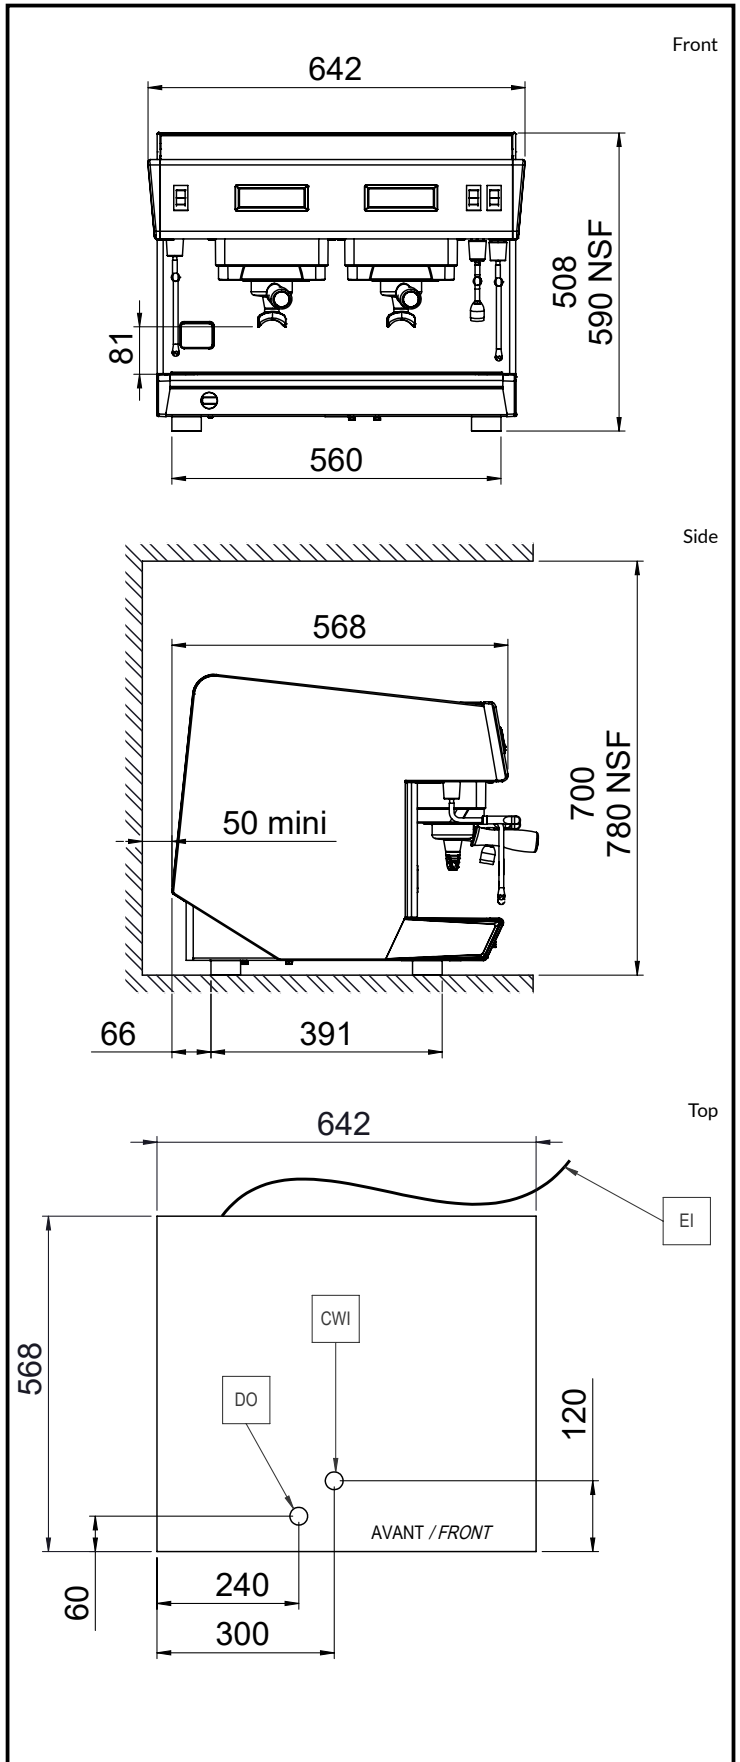

5 / 60 °C

Key Information:

External dimensions,

Width: 642 mm

External dimensions,

Depth: 568 mm

External dimensions,

Height: 508 mm

Net weight: 55 kg

Shipping volume: 0.69 m³

Sustainability

Current consumption:

Certifications

The company reserves the right to make modifications to the products without prior notice. All information correct at time of printing.